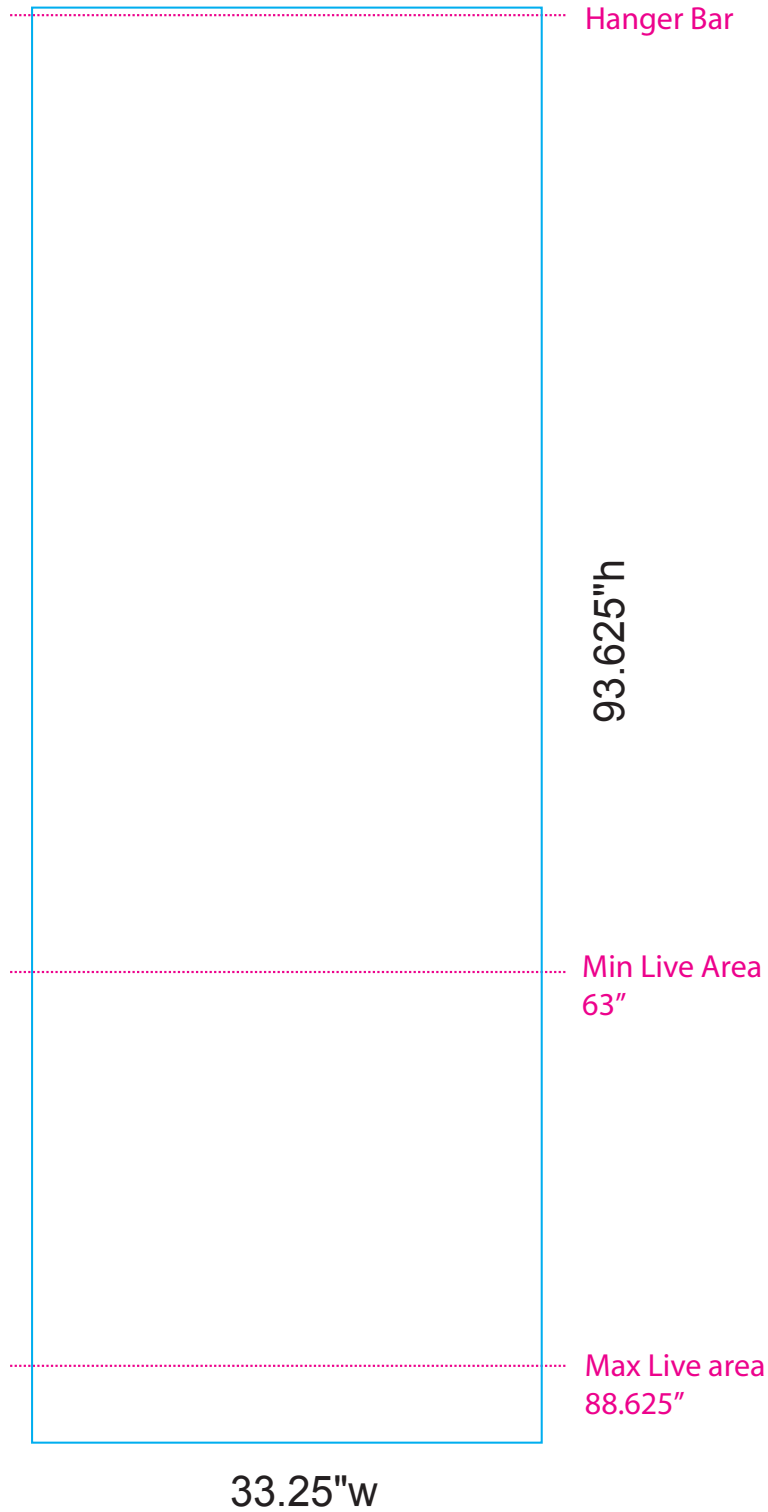

Quickscreen 3 (Telescopic)

Final size: 33.25" w x 93.625" h
Live area: 63" - 88.625" from the top
*Please note that .5" will be covered at the top by a hanger bar.