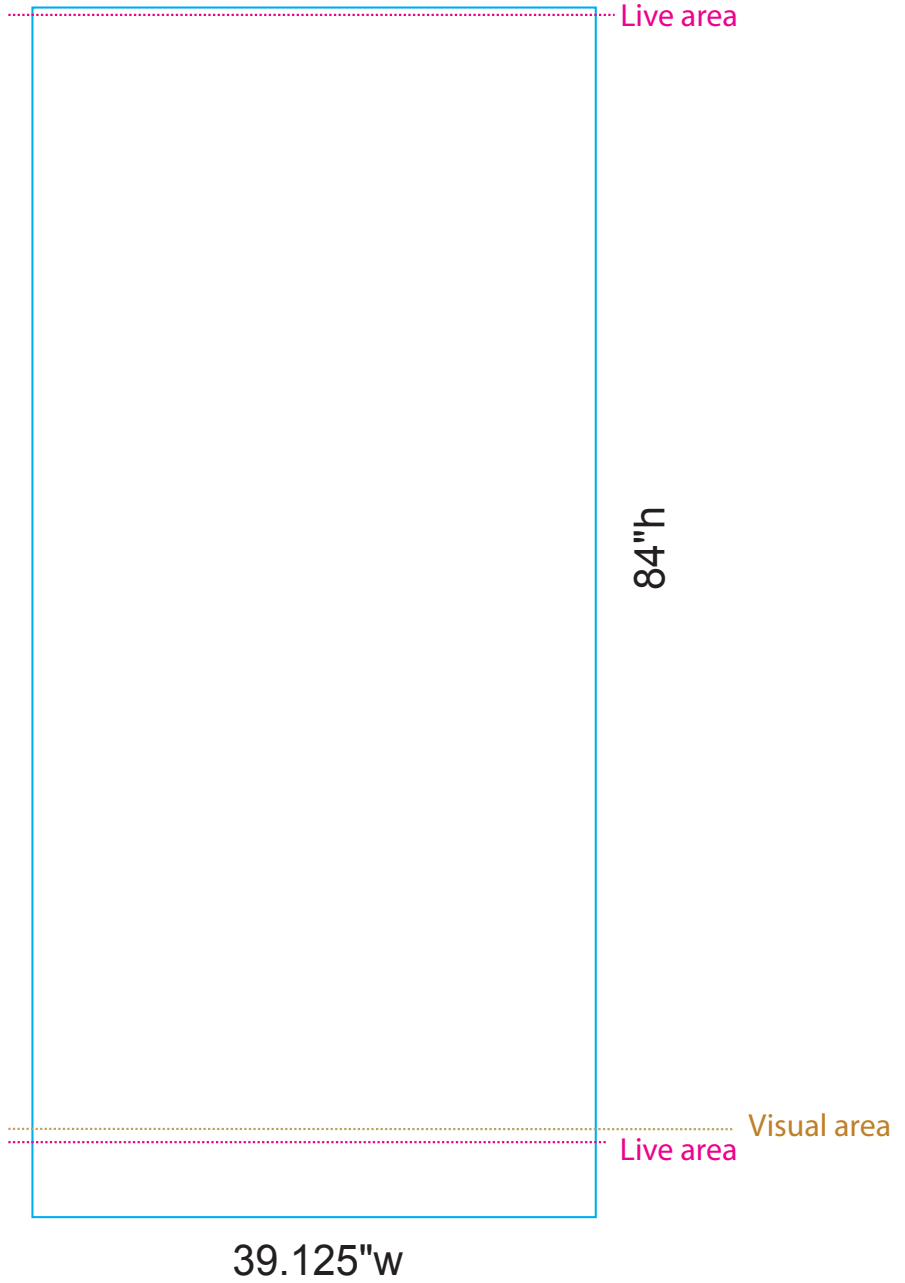

Quickscreen 1

Final size: 39.125\"w x 84\"h

Live area: 79\" from the top

Visual area: 78\" from the top

*Please note that .5\" will be covered at the top by a hanger bar.