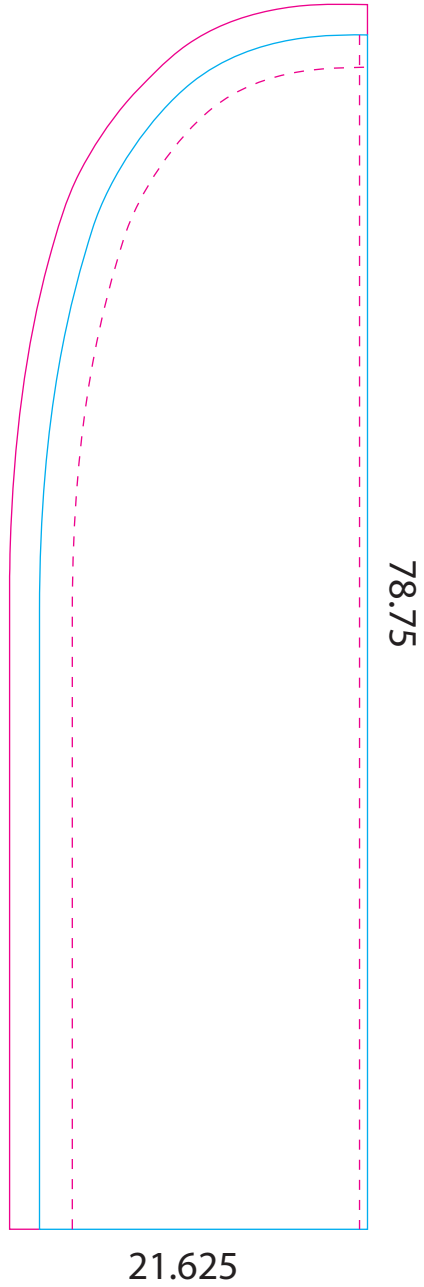

Small Straight

Print Size: 24.625" (w) x 81.75" (h)

Live Area: 19.125" (w) x 76.25" (h)

Final Size: 21.625" (w) x 78.75" (h)

Stitch line: .5" from the right of graphic,
2" in to for pole pocket