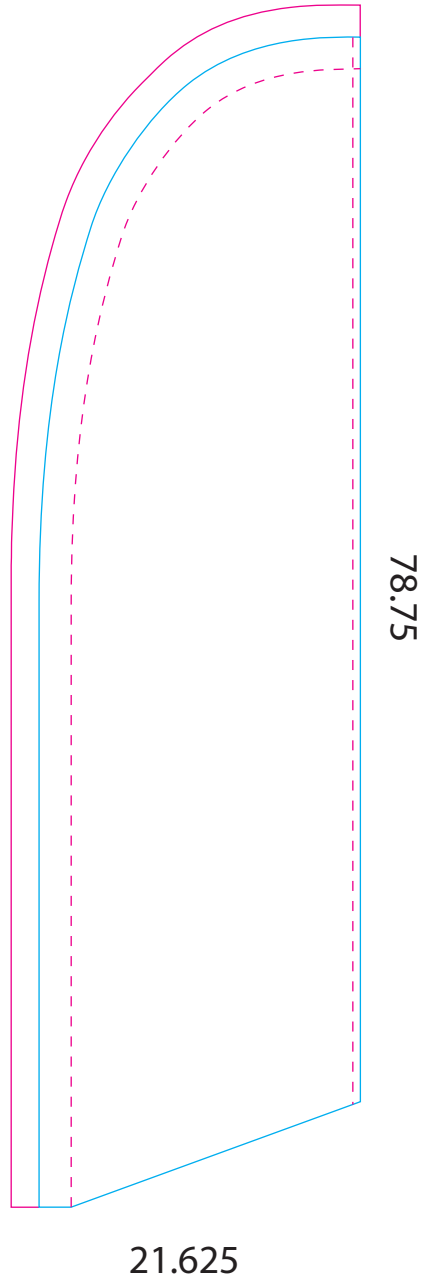

# Small Angled

Print Size: 24.625" (w) x 81.75" (h)

Live Area: 19.125" (w) x 76.25" (h)

Final Size: 21.625" (w) x 78.75" (h)

Stitch line: .5" from the right of graphic,  
2" in to for pole pocket