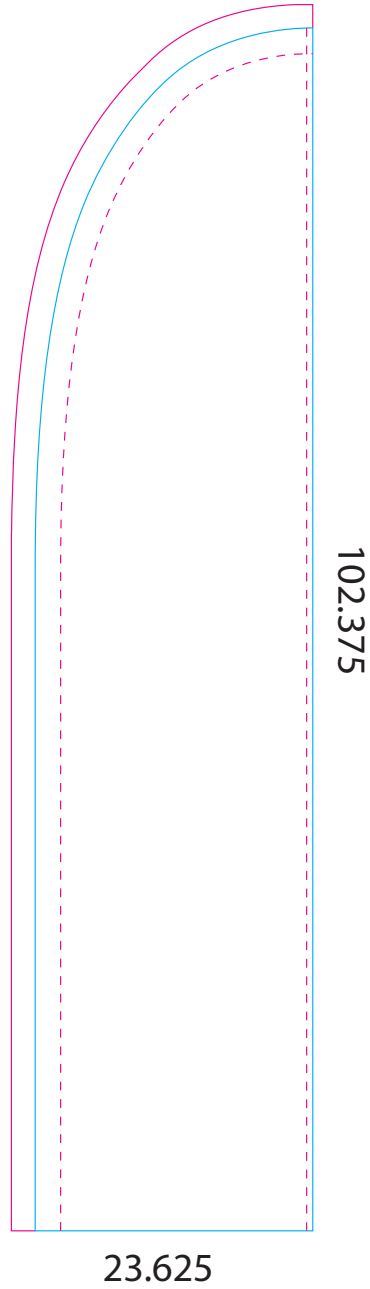

Medium Straight

Print Size: 26.625" (w) x 105.375" (h)

Live Area: 21.125" (w) x 99.875" (h)

Final Size: 23.625" (w) x 102.375" (h)

Stitch line: .5" from the right of graphic,
2" in to for pole pocket