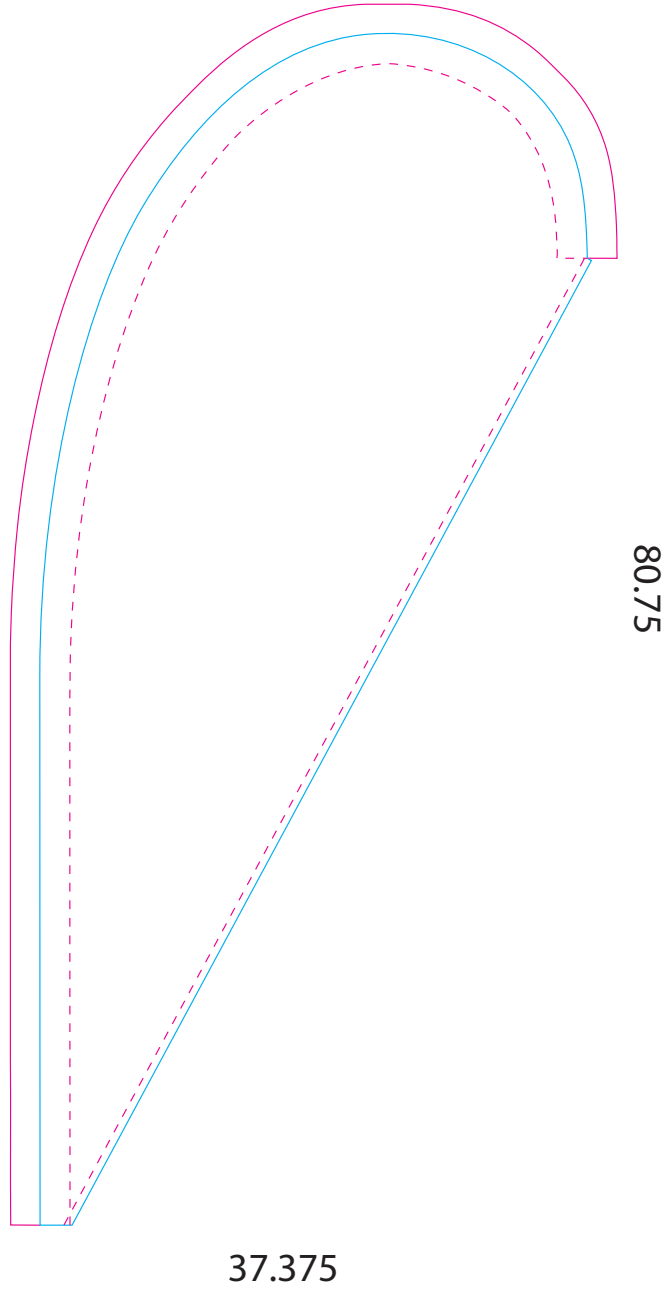

Medium Drop

Print Size: 40.375" (w) x 83.75" (h)

Live Area: 34.875" (w) x 78.25" (h)

Final Size: 37.375" (w) x 80.75" (h)

Stitch line: .5" from the right of graphic,
2" in to for pole pocket

37.375

80.75