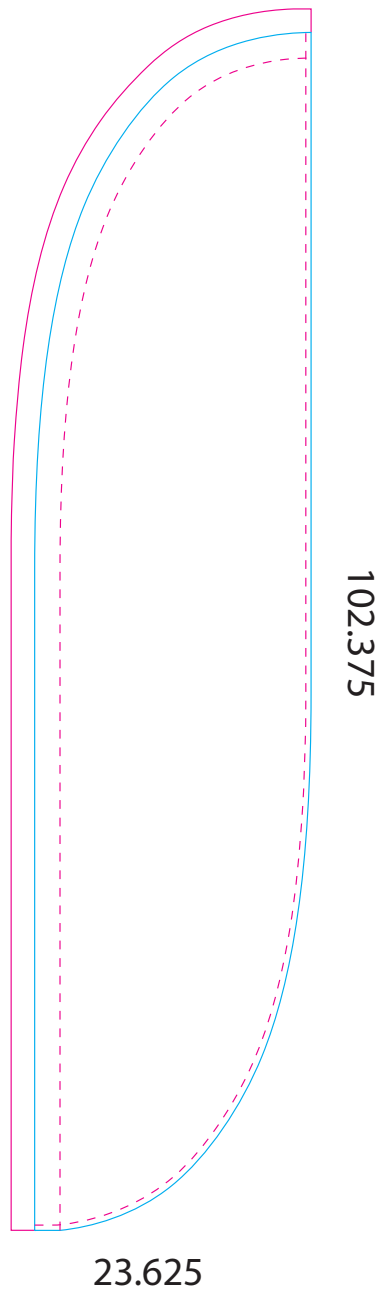

Medium Convex

Print Size: 26.625" (w) x 105.375" (h)

Live Area: 21.125" (w) x 99.875" (h)

Final Size: 23.625" (w) x 102.375" (h)

Stitch line: .5" from the right of graphic,
2" in to for pole pocket