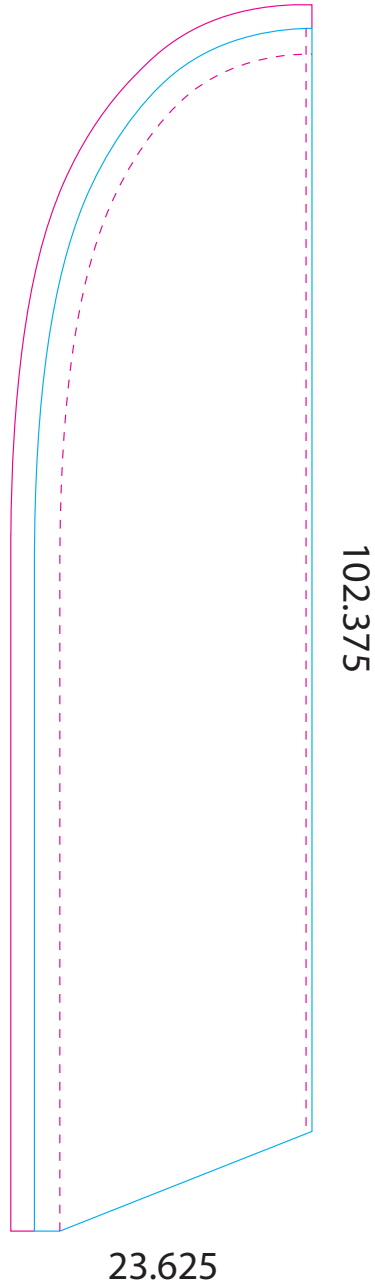

Medium Angled

Print Size: 26.625" (w) x 105.375" (h)
Live Area: 21.125" (w) x 99.875" (h)
Final Size: 23.625" (w) x 102.375" (h)
Stitch line: .5" from the right of graphic,
2" in to for pole pocket