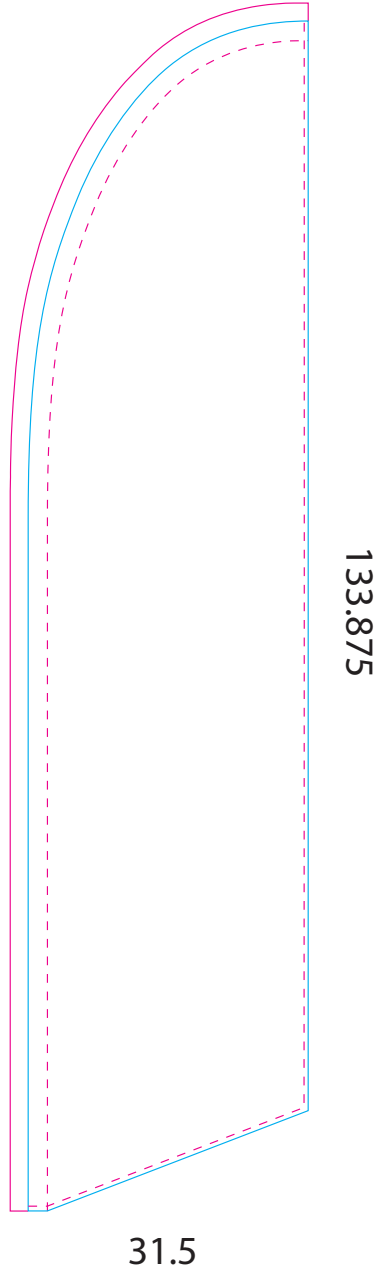

Large Angled

Print Size: 34.5" (w) x 136.875" (h)
Live Area: 29" (w) x 131.375" (h)
Final Size: 31.5" (w) x 133.875" (h)
Stitch line: .5" from the right of graphic,
2" in to for pole pocket